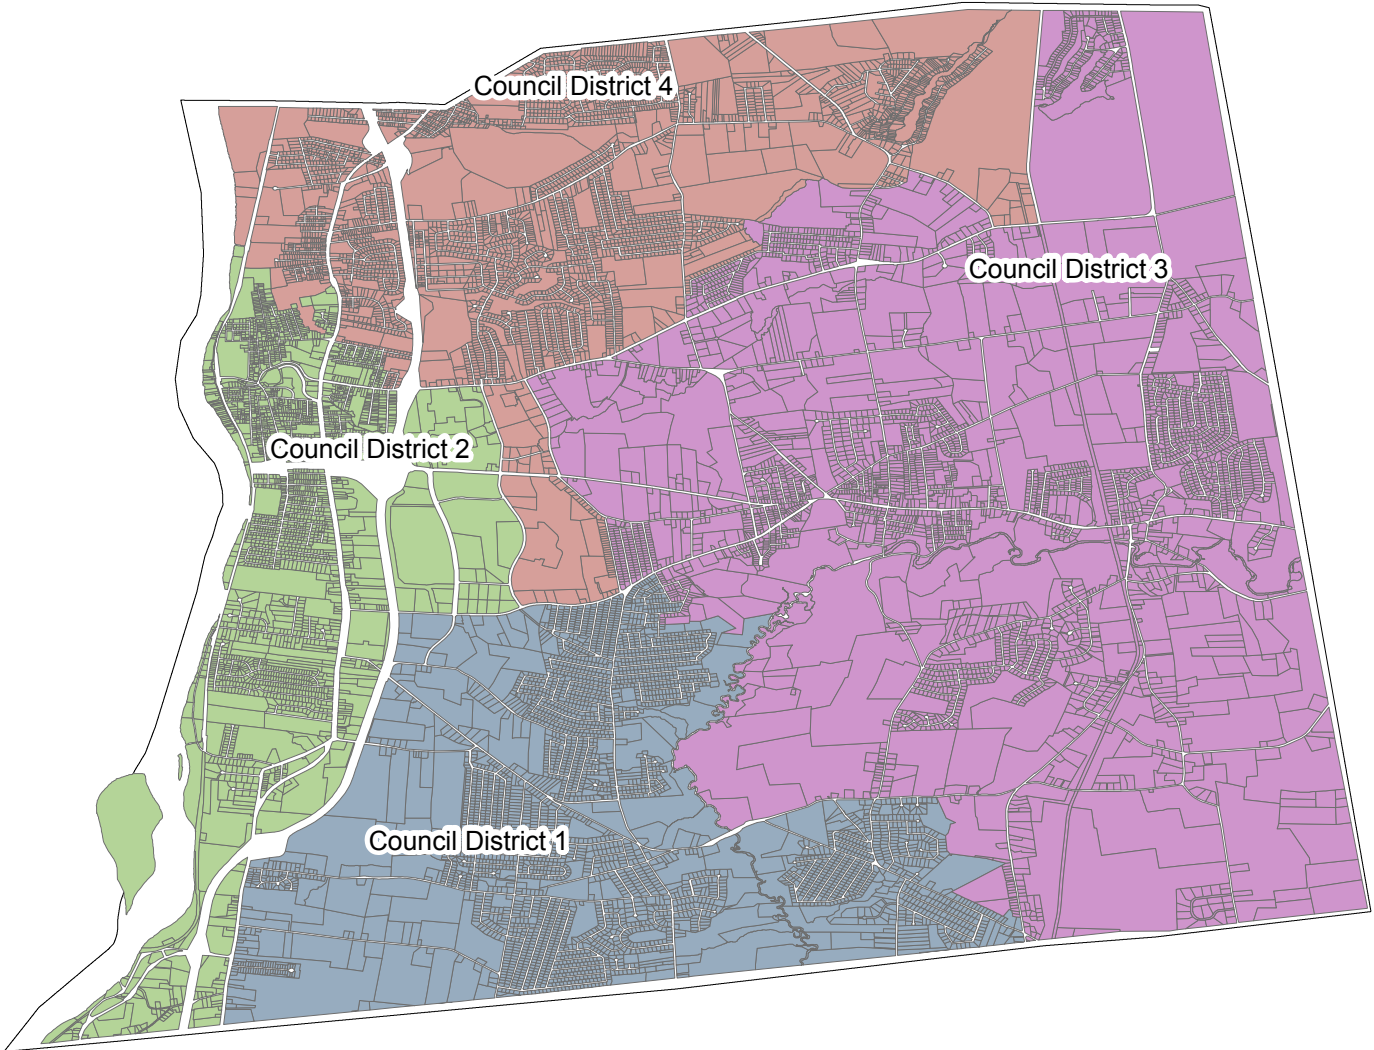

Town of Enfield Council Districts Adopted November 6, 2012

Legend

Council Districts

-  1
-  2
-  3
-  4

Information presented is provided "as is." The Town of Enfield disclaims all representations or warranties regarding GIS information, including but not limited to, all express or implied warranties, representations or conditions of merchantability, fitness for a particular purpose, non-infringement of intellectual property, non-infringement of third party rights, or warranties of any other nature. The user agrees that the Town of Enfield shall be held harmless from all actions, claims, damages or judgments arising out of the use of GIS maps. GIS maps are representative only.