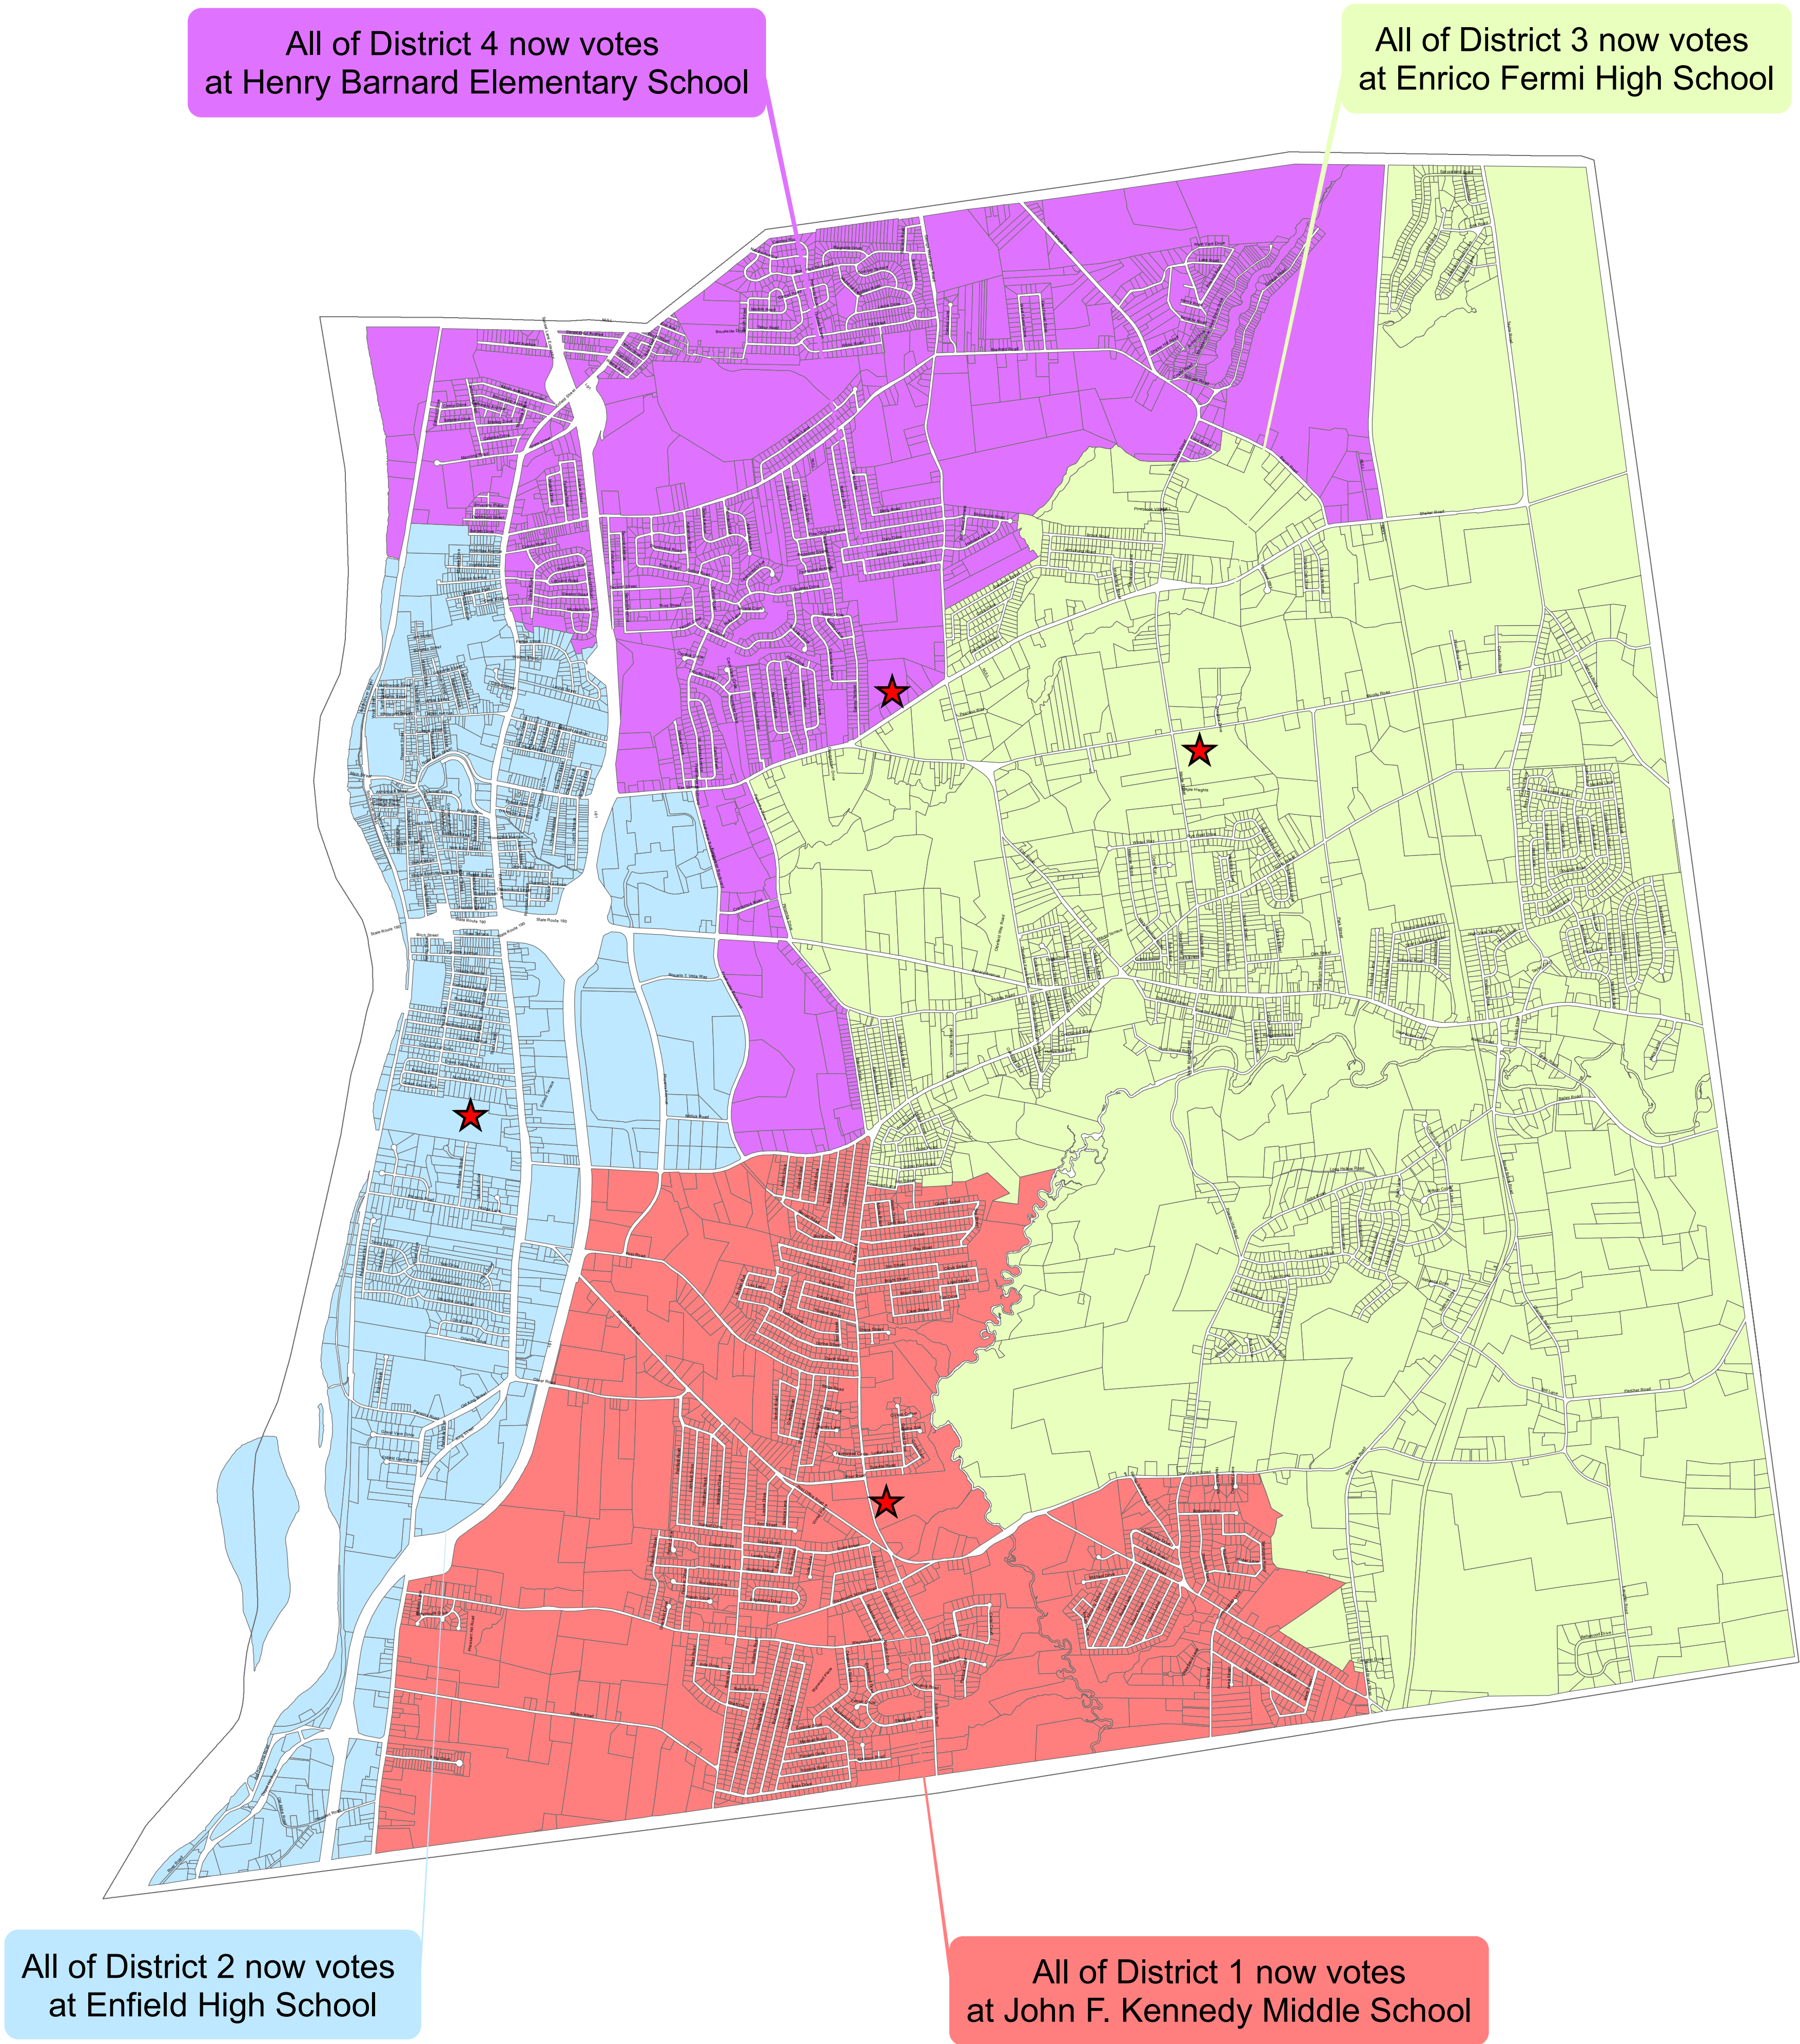

Town of Enfield, CT Council Districts

Approved by the Enfield Town Council on February 18, 2003

To search by address, Go to <http://enfield-ct.gov/content/91/112/2507.aspx>

Legend

★ Polling places

Council Districts

Polling Places

- John F. Kennedy Middle School
- Enfield High School
- Enrico Fermi High School
- Henry Barnard Elementary School

Information presented is provided "as is." The Town of Enfield disclaims all representations or warranties regarding GIS information, including but not limited to, all express or implied warranties, representations or conditions of merchantability, fitness for a particular purpose, non-infringement of intellectual property, non-infringement of third party rights, or warranties of any other nature. The user agrees that the Town of Enfield shall be held harmless from all actions, claims, damages or judgments arising out of the use of GIS maps. GIS maps are representative only.