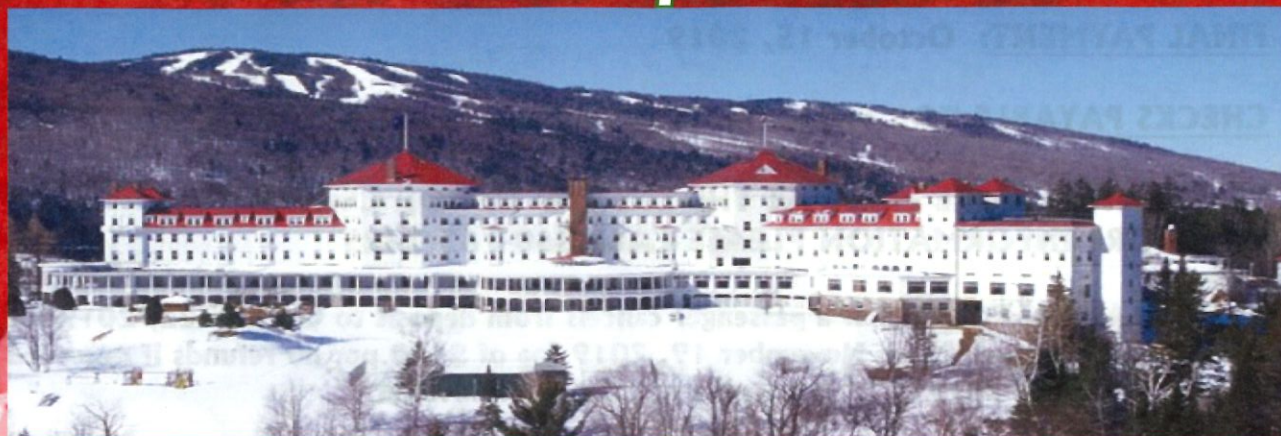

ENFIELD SENIOR CENTER PRESENTS:

# Classic New Hampshire Christmas!

## Overnight at the famous Mount Washington Resort

**Historic Hotel Tour • Sleigh Ride at the Resort  
The Rocks Estate • Hidden Springs Maple Farm  
Dec 3-5, 2019 Tue– Thu**

Day 1: Depart aboard our deluxe motorcoach as we head west to experience holiday magic in New Hampshire. We begin with lunch at the **CHRISTMAS FARM INN**, lunch in the barn all classically decorated for the holidays with the giant tree! Enjoy a 2 night stay at **THE OMNI MOUNT WASHINGTON RESORT**. A favorite New England retreat for presidents, poets and celebrities, the hotel delights every sense with enchanting music, refined dining and luxurious décor. The resort boasts a signature spa, decadent dining facilities and luxurious guest room accommodations. We start with an **HISTORIC HOTEL TOUR** before getting ready for our welcome dinner in the hotel dining room.

Day 2: After enjoying our buffet breakfast at the resort we head to the famous **ROCKS ESTATE**, known for their holiday balsam items and New Hampshire original gifts. Enjoy an afternoon at leisure exploring the hotel's many activities including a sleigh ride. Dinner tonight will be at one the area's local restaurants.